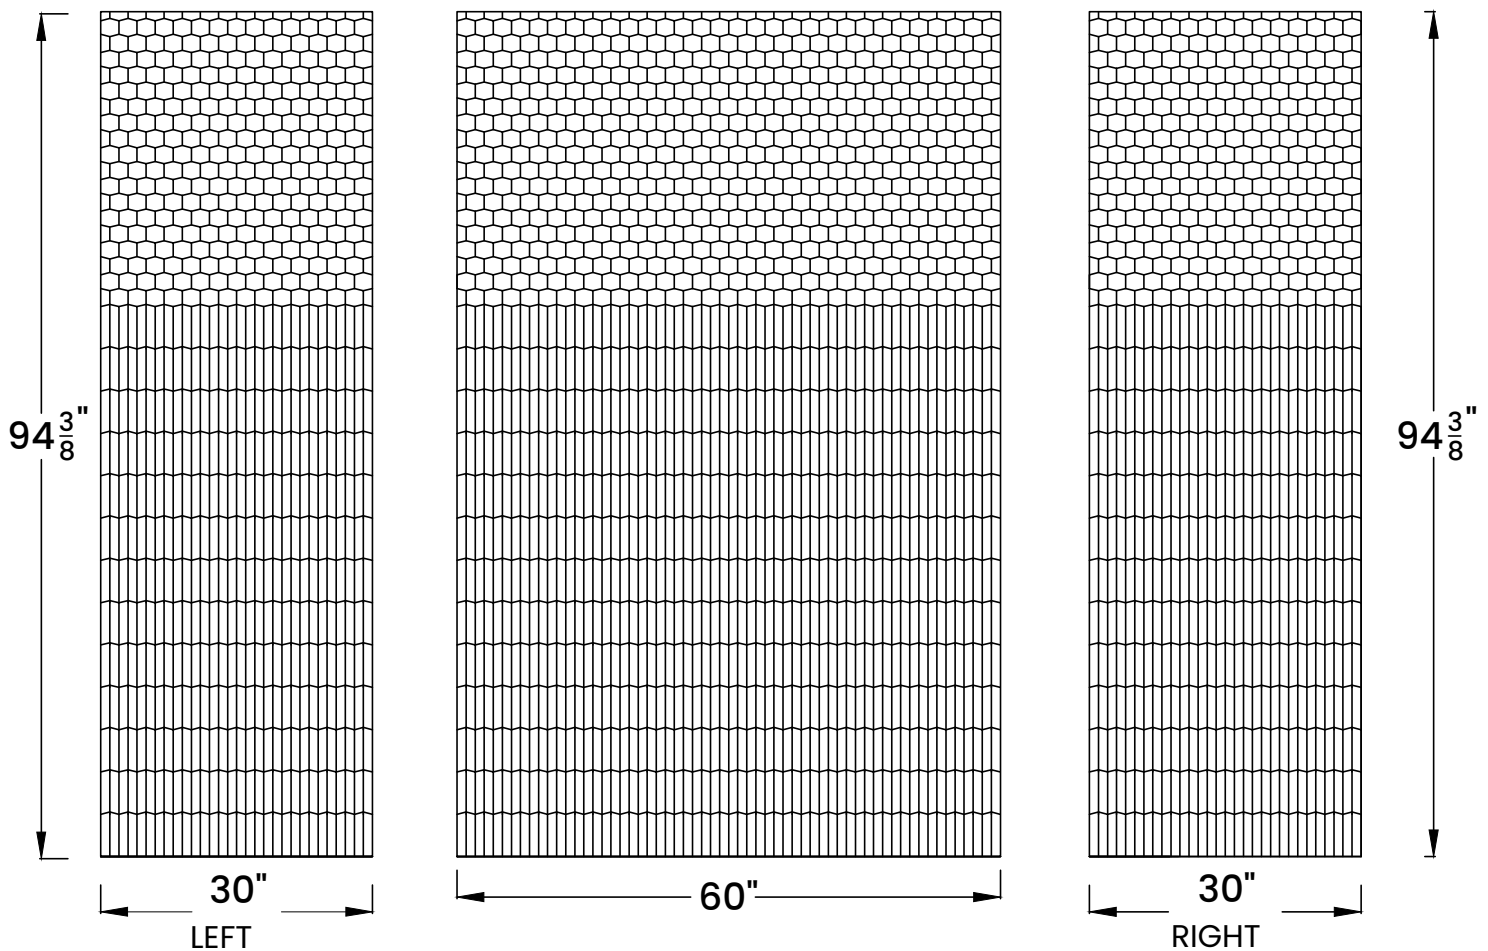

SHOWER SURROUNDS RUBIC

ANISH
HOSPITALITY
MANUFACTURERS
PVT. LTD.

Product : Rubic

Category : Shower Surrounds

Material Finish : Glossy

Thickness : 1/4 Inch

Specifications

- **Width :** Available in 30" , 32" , 34" , 36"
- **Height :** Available in 72" , 84" , 96"
- Honeycomb structure above vertical arrow fletching design

Usage

Recommandations

- Ensure Proper Installation
- Regular Maintenance & Cleaning
- Avoid Abrasive Tools
- Avoid Harsh Chemicals

Important Instructions

- Caulking filler to match the surrounding color.
- Oversized Tiles should be measured, cut and fit at Jobsite.
- The Panel measurements vary from +/- 1/8".

Shower Surrounds

Rubic

Note : Finished product Dimensions may vary +/- 1/8" from Drawings