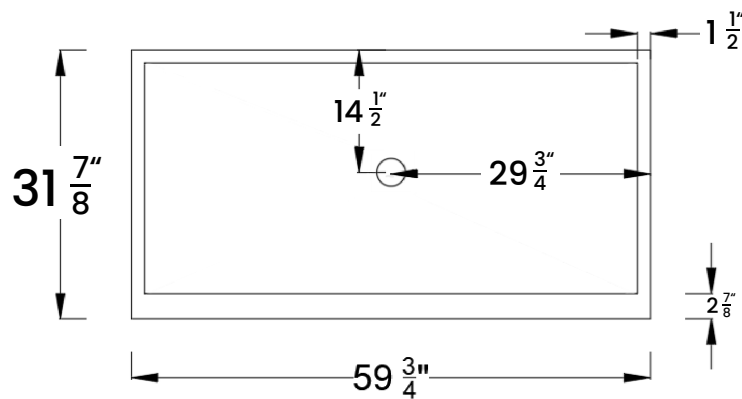

Specifications • 32" x 60" • Glossy

Usage Recommendations

- Ensure Proper Installation
- Avoid Abrasive Tools
- Regular Maintenance & Cleaning
- Avoid Harsh Chemicals

Important Instructions

- Apply color-matching caulking to seal edges and prevent leaks.
- The Pan measurements vary from +/- 1/8.
- Ensure the drain is properly aligned and installed with even weight distribution to prevent future issues like cracking.

ISO VIEW

Finished product Dimensions may vary $\pm 1/8"$ from Drawings

Shower Pan

Glossy

Center Drain Universal 32 x 60

Top View

Front View

Finished product Dimensions may vary +/- 1/8" from Drawings