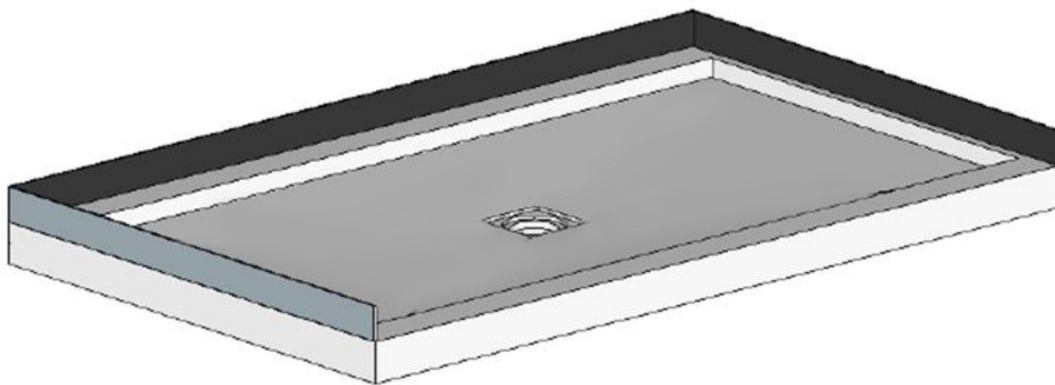

SHOWER PAN CTR UNI 32 X 60

ANISH
HOSPITALITY
MANUFACTURERS
PVT. LTD.

Colors White

Product : CTR-UNI 32 x 60

Category : CENTER DRAIN UNIVERSAL- 32"X60"

Material Finish : Glossy

SKU # :

SP-32x60-CTR-UNI

Specifications • 32" x 60" • Glossy

Usage Recommendations

- Ensure Proper Installation
- Avoid Abrasive Tools
- Regular Maintenance & Cleaning
- Avoid Harsh Chemicals

Important Instructions

- Apply color-matching caulking to seal edges and prevent leaks.
- The Pan measurements vary from +/- 1/8.
- Ensure the drain is properly aligned and installed with even weight distribution to prevent future issues like cracking.

ISO VIEW

Finished product Dimensions may vary $\pm 1/8"$ from Drawings

Shower Pan

Glossy

Center Drain Universal 32 x 60

Top View

Front View

Finished product Dimensions may vary +/- 1/8" from Drawings