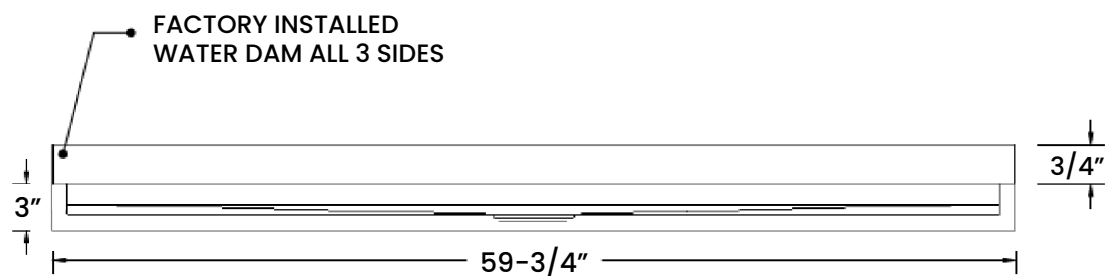

Specifications • 32" x 60" • Glossy

Usage Recommendations

- Ensure Proper Installation
- Avoid Abrasive Tools
- Regular Maintenance & Cleaning
- Avoid Harsh Chemicals

Important Instructions

- Apply color-matching caulking to seal edges and prevent leaks.
- The Pan measurements vary from +/- 1/8.
- Ensure the drain is properly aligned and installed with even weight distribution to prevent future issues like cracking.

ISO VIEW

Finished product Dimensions may vary $\pm 1/8"$ from Drawings

Shower Pan

Glossy

Center Drain Universal 32 x 60

Top View

Front View

Finished product Dimensions may vary +/- 1/8" from Drawings