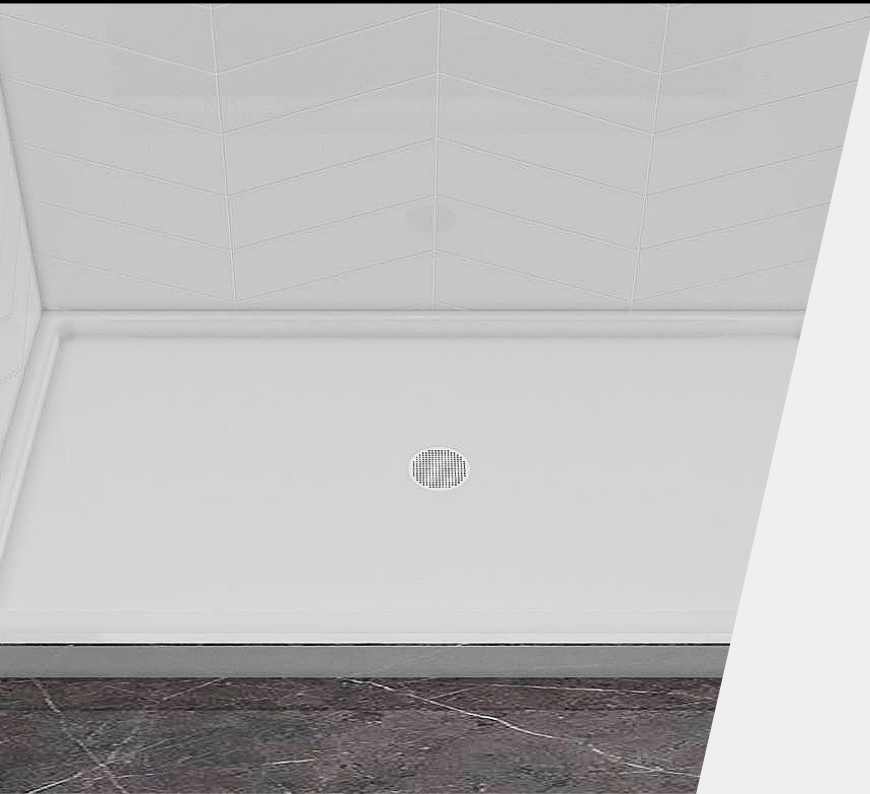

SHOWER PAN CTR UNI 32 X 60

ANISH
HOSPITALITY
MANUFACTURERS
PVT. LTD.

Colors White

Product : CTR-UNI 32 x 60

Category : CENTER DRAIN UNIVERSAL- 32"X60"

Material Finish : Glossy

SKU # :

SP-32x60-CTR-UNI

Specifications • 32" x 60" • Glossy

Usage Recommendations

- Ensure Proper Installation
- Avoid Abrasive Tools
- Regular Maintenance & Cleaning
- Avoid Harsh Chemicals

Important Instructions

- Apply color-matching caulking to seal edges and prevent leaks.
- The Pan measurements vary from +/- 1/8.
- Ensure the drain is properly aligned and installed with even weight distribution to prevent future issues like cracking.

ISO VIEW

Finished product Dimensions may vary $\pm 1/8"$ from Drawings

Shower Pan

Glossy

Center Drain Universal 32 x 60

Top View

Front View

Finished product Dimensions may vary +/- 1/8" from Drawings