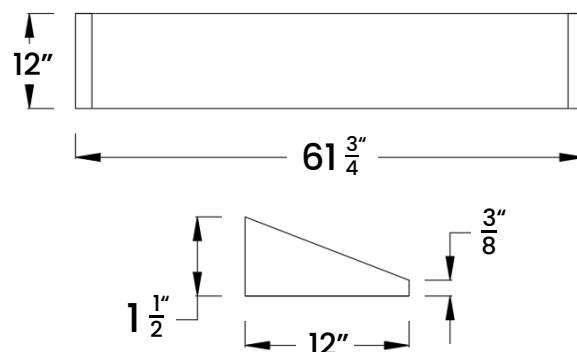

Specifications • 36" x 62" • Glossy

Usage Recommendations

- Ensure Proper Installation
- Avoid Abrasive Tools
- Regular Maintenance & Cleaning
- Avoid Harsh Chemicals

Important Instructions

- Apply color-matching caulking to seal edges and prevent leaks.
- The Pan measurements vary from +/- 1/8.
- Ensure the drain is properly aligned and installed with even weight distribution to prevent future issues like cracking.

Shower Pan

Glossy

ADA Roll in Center Drain with Ramp

Top View

ADA Ramp

Front View

1-1/2"

61-3/4"

Finished product Dimensions may vary +/- 1/8" from Drawings