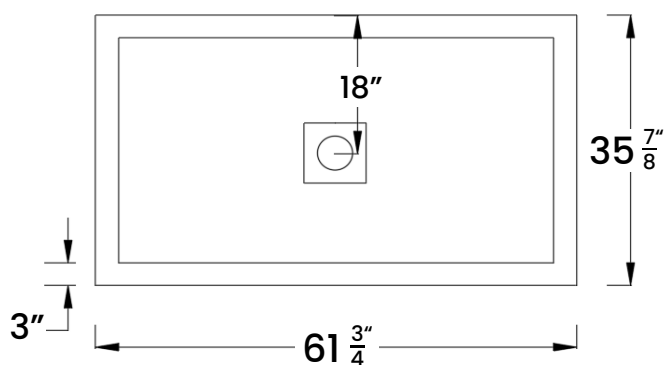

SHOWER PAN ADA RIN 36 X 62

ANISH
HOSPITALITY
MANUFACTURERS
PVT. LTD.

Colors White

Product : Ada-Rin 36 x 62

Category : SP-36x62 Ada Roll-In Center Drain

Material Finish : Glossy

SKU # :

SP-32x60-ADA-RIN

Specifications • 36" x 62" • Glossy

Usage Recommendations

- Ensure Proper Installation
- Avoid Abrasive Tools
- Regular Maintenance & Cleaning
- Avoid Harsh Chemicals

Important Instructions

- Apply color-matching caulking to seal edges and prevent leaks.
- The Pan measurements vary from +/- 1/8.
- Ensure the drain is properly aligned and installed with even weight distribution to prevent future issues like cracking.

Shower Pan

Glossy

ADA Roll in Center Drain with Ramp

Top View

ADA Ramp

Front View

1-1/2"

61-3/4"

Finished product Dimensions may vary +/- 1/8" from Drawings