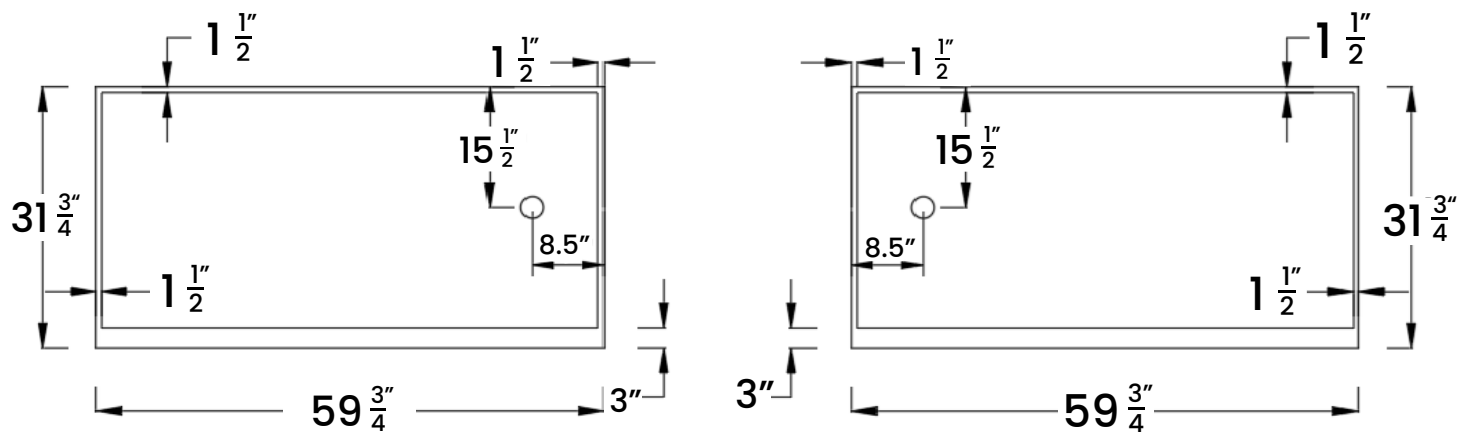

SHOWER PAN

REG. 8.5" 32 X 60

ANISH
HOSPITALITY
MANUFACTURERS
PVT. LTD.

Colors White

Product : REG. 8.5" 32 X 60

Catagory : Regular shower pan @ 8.5" 32 x 60

Material Finish : Glossy

SKU # :

SP-32X60-REG8.5-L (LEFT ORIENTATION)

SP-32X60-REG8.5-R (RIGHT ORIENTATION)

Specifications • 8.5" - 32 x 60 • Glossy

Usage Recommendations

- Ensure Proper Installation
- Regular Maintenance & Cleaning
- Avoid Abrasive Tools
- Avoid Harsh Chemicals

Important Instructions

- Apply color-matching caulking to seal edges and prevent leaks.
- The Pan measurements vary from +/- 1/8.
- Ensure the drain is properly aligned and installed with even weight distribution to prevent future issues like cracking.

Shower Pan

Glossy Regular 8.5"

Top View

Front View

Finished product Dimensions may vary +/- 1/8" from Drawings