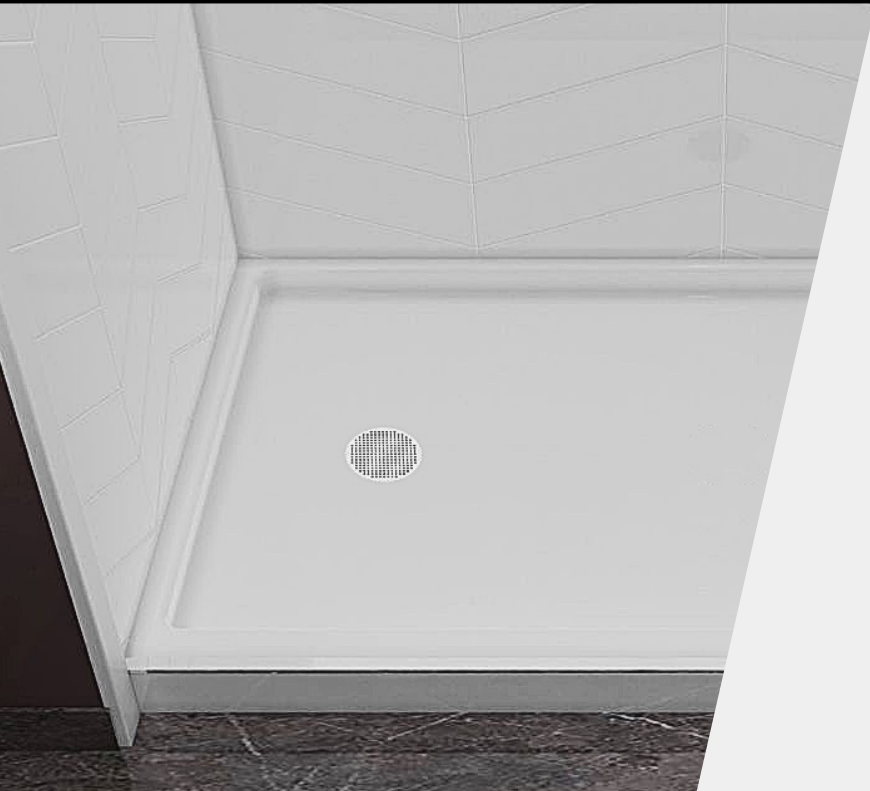

SHOWER PAN

REG. 8.5" 32 X 60

ANISH
HOSPITALITY
MANUFACTURERS
PVT. LTD.

Colors White

Product : REG. 8.5" 32 X 60

Catagory : Regular shower pan @ 8.5" 32 x 60

Material Finish : Glossy

SKU # :

SP-32X60-REG8.5-L (LEFT ORIENTATION)

SP-32X60-REG8.5-R (RIGHT ORIENTATION)

Specifications • 8.5" - 32 x 60 • Glossy

Usage Recommendations

- Ensure Proper Installation
- Regular Maintenance & Cleaning
- Avoid Abrasive Tools
- Avoid Harsh Chemicals

Important Instructions

- Apply color-matching caulking to seal edges and prevent leaks.
- The Pan measurements vary from +/- 1/8.
- Ensure the drain is properly aligned and installed with even weight distribution to prevent future issues like cracking.

Shower Pan

Glossy Regular 8.5"

Top View

Front View

Finished product Dimensions may vary +/- 1/8" from Drawings