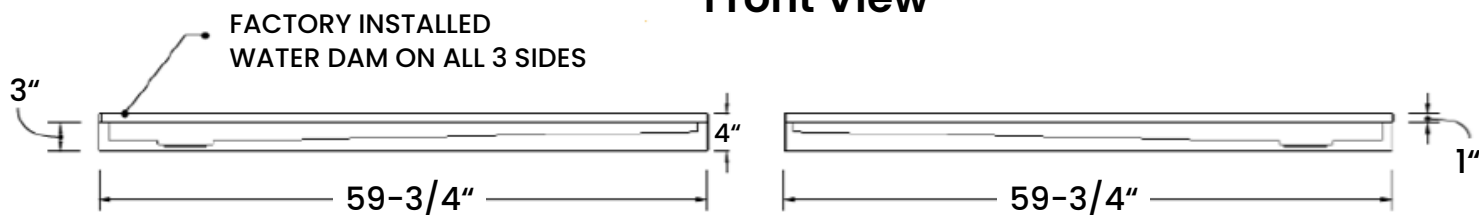

SP-32X60-REG8.5-L (LEFT ORIENTATION)

SP-32X60-REG8.5-R (RIGHT ORIENTATION)

Specifications • 8.5" - 32 x 60 • Glossy

Usage Recommendations

- Ensure Proper Installation
- Regular Maintenance & Cleaning
- Avoid Abrasive Tools
- Avoid Harsh Chemicals

Important Instructions

- Apply color-matching caulking to seal edges and prevent leaks.
- The Pan measurements vary from +/- 1/8.
- Ensure the drain is properly aligned and installed with even weight distribution to prevent future issues like cracking.

Shower Pan

Glossy Regular 8.5"

Top View

Front View

Finished product Dimensions may vary +/- 1/8" from Drawings